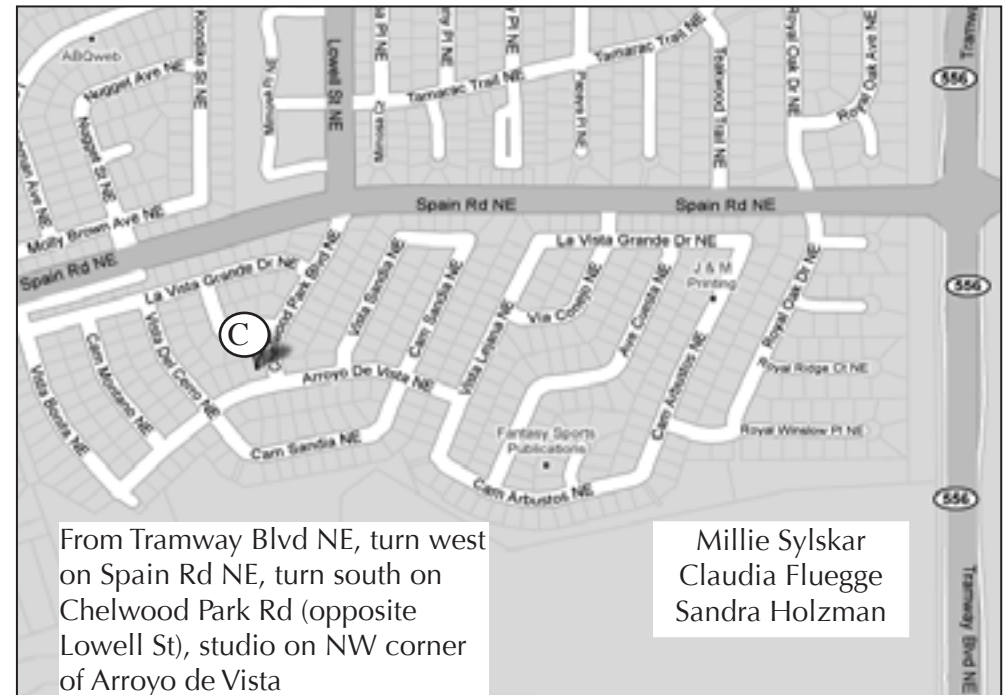

Three studio sites in different areas of Albuquerque

Studio B 1609 Los Luceros Rd NW • 505.242.5703

Renee Brainard Gantz  
Sande Anderson  
Suzanne Visor  
Marcia Petty  
Sue Orchant

From Rio Grande Blvd, NW,  
go west on Rice, continue  
west on Duranes Rd. and  
south on Los Luceros.

Studio A 10305 Dayflower Dr NW • 505.922.8983

Studio C 11715 Arroyo de Vista NE • 505.288.0882

Millie Sylskar  
Claudia Fluegge  
Sandra Holzman

From Tramway Blvd NE, turn west  
on Spain Rd NE, turn south on  
Chelwood Park Rd (opposite  
Lowell St), studio on NW corner  
of Arroyo de Vista