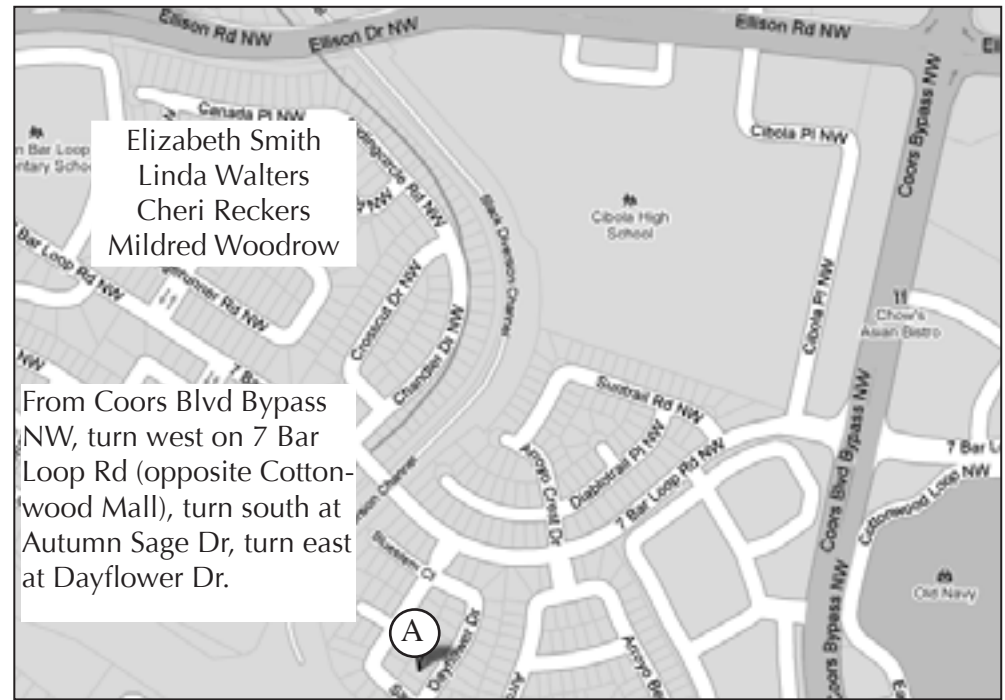

Three studio sites in different areas of Albuquerque

Studio B 1609 Los Luceros Rd NW • 505.242.5703

Renee Brainard Gantz  
Sande Anderson  
Suzanne Visor  
Marcia Petty  
Sue Orchant

From Rio Grande Blvd, NW,  
go west on Rice, continue  
west on Duranes Rd. and  
south on Los Luceros.

Studio A 10305 Dayflower Dr NW • 505.922.8983

Studio C 11715 Arroyo de Vista NE • 505.288.0882

Millie Sylskar  
Claudia Fluegge  
Sandra Holzman

From Tramway Blvd NE, turn west  
on Spain Rd NE, turn south on  
Chelwood Park Rd (opposite  
Lowell St), studio on NW corner  
of Arroyo de Vista