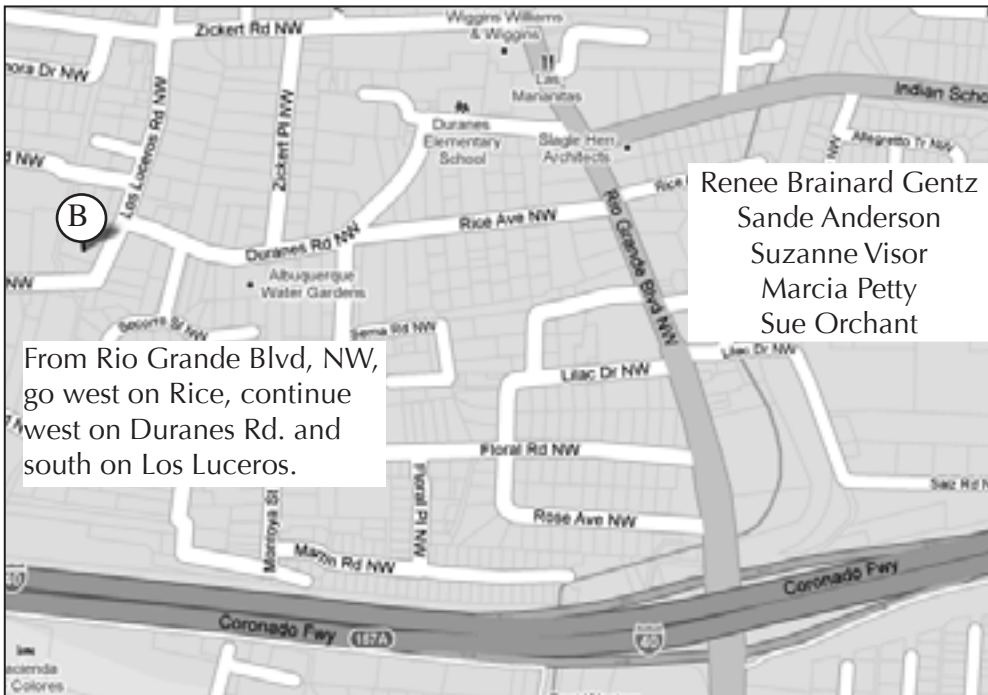

Three studio sites in different areas of Albuquerque

Studio B 1609 Los Luceros Rd NW • 505.242.5703

Renee Brainard Gantz  
Sande Anderson  
Suzanne Visor  
Marcia Petty  
Sue Orchant

From Rio Grande Blvd, NW,  
go west on Rice, continue  
west on Duranes Rd. and  
south on Los Luceros.

Studio A 10305 Dayflower Dr NW • 505.922.8983

Studio C 11715 Arroyo de Vista NE • 505.288.0882

Millie Sylskar  
Claudia Fluegge  
Sandra Holzman

From Tramway Blvd NE, turn west  
on Spain Rd NE, turn south on  
Chelwood Park Rd (opposite  
Lowell St), studio on NW corner  
of Arroyo de Vista